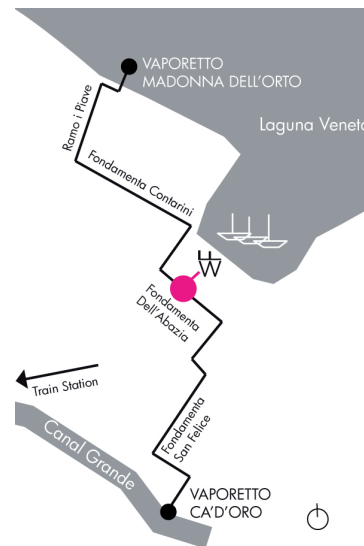

Prix W 2014 - Exhibition of the winning projects

Exhibition: 06.06 - 31.08.2014

Wilmotte Foundation

Fondaco degli Angeli
Fondamenta dell'Abazia, Cannaregio 3560 - 30121 Venezia

T: + 39 041 476 1160

fondaco@wilmotte.fr

Opening hours : 10am to 7pm (Closed on Monday and bank holidays)
Night Openings on appointment

Fondation Wilmotte

10, rue Sainte-Anastase - 75003 Paris

T: +33 01 53 02 22 22

fondation@wilmotte.fr

www.fondation-entreprise-wilmotte.fr